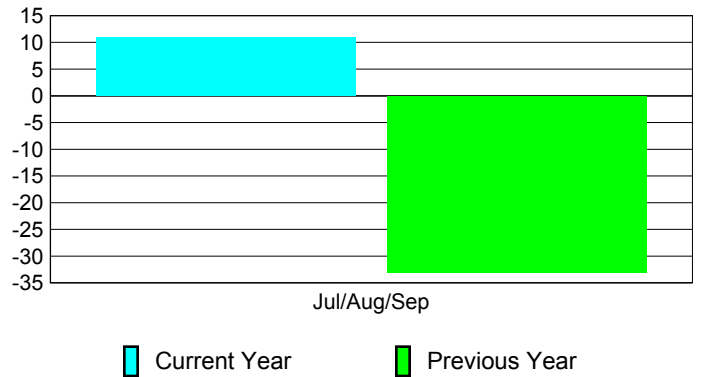

Membership Results
2010-2011

Membership
2009-2010

Month	Net Memb Goal	Actual New Memb	Actual Dropped Memb	Gain/Loss of Memb	Gain/Loss of Memb
Jul/Aug/Sep	-3	50	-39	11	-33
Totals	-3	50	-39	11	-33

Membership Results 2010-2011

Goal, New, Dropped, Gain/Loss

Comparison of Membership Gain/Loss

Current Year Compared to the Previous Year

Gender Comparison 2010-2011

■ Male ■ Female